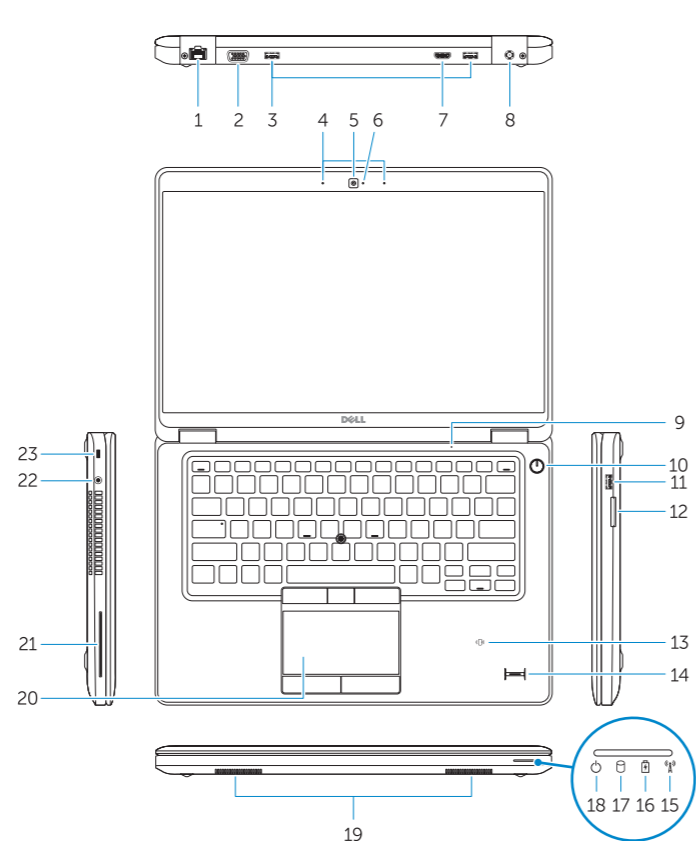

Značajke | Jellemzők | Компоненты | Funkcije

1. Network connector
2. VGA connector
3. USB 3.0 connectors
4. Microphones (optional)
5. Camera
6. Camera-status light
7. HDMI connector
8. Power connector
9. Microphone
10. Power button
11. USB 3.0 connector with PowerShare
12. Memory-card reader
13. Contactless smart-card reader (optional)
14. Fingerprint reader (optional)
15. Wireless-status light
16. Battery-status light
17. Hard-drive activity light
18. Power-status light
19. Speakers
20. Touchpad
21. Smart-card reader (optional)
22. Headset connector
23. Security-cable slot
24. Dock connector (optional)
25. Service-tag label